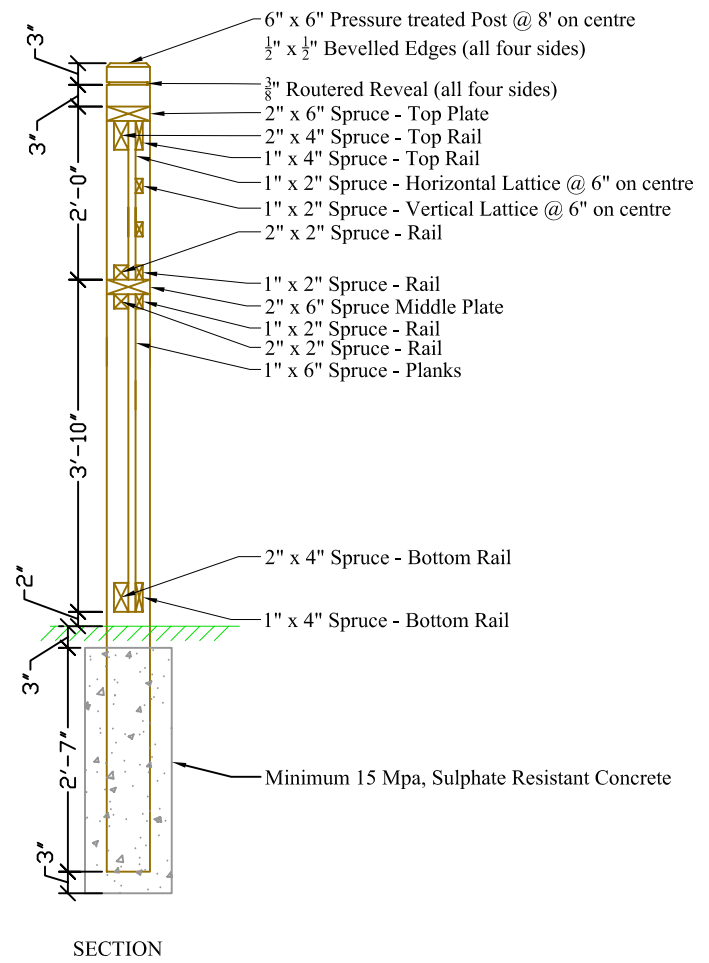

Not To Scale

Fence Clour: BEHR Deck Plus - Mesa Grey DP-373 - Solid Wood Stain

6' Wood Screen Fence

April 2007

Not To Scale

Fence Colour: BEHR Deck Plus - Mesa Grey DP-373 - Solid Wood Stain

6' Wood Screen & Lattice Fence