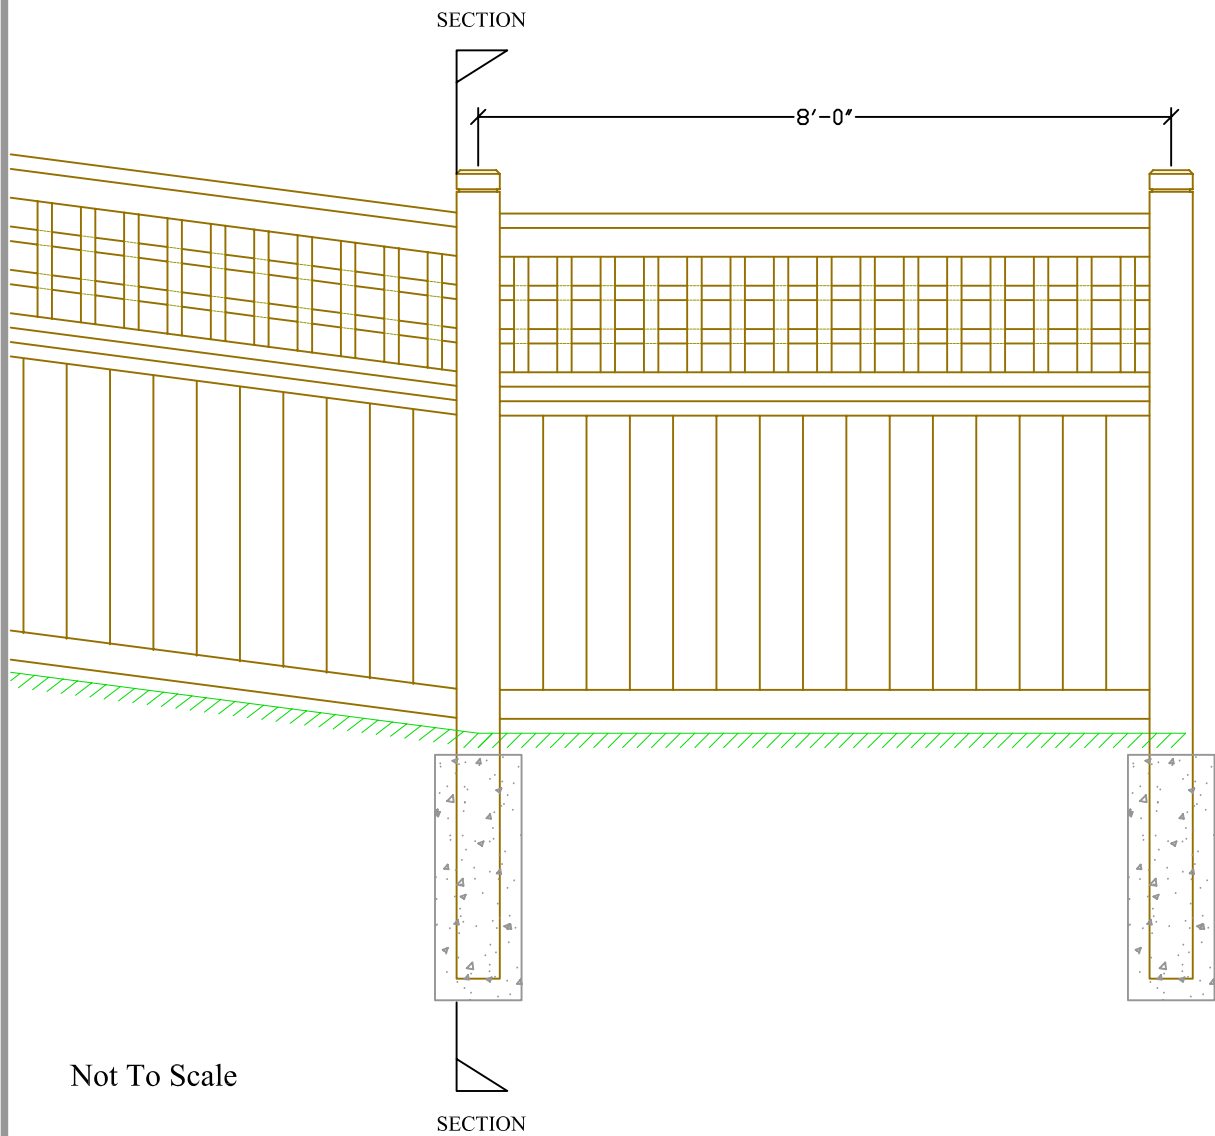

Not To Scale

Fence Clour: BEHR Deck Plus - Mesa Grey DP-373 - Solid Wood Stain

6' Wood Screen Fence

April 2007

Not To Scale

Fence Colour: BEHR Deck Plus - Mesa Grey DP-373 - Solid Wood Stain

6' Wood Screen & Lattice Fence

April 2007

Not To Scale

DUNDEE
DEVELOPMENTS

4' Decorative Steel Fence

Black Semi Gloss Coating

April 2007

WENTWORTH
Estates

West Park