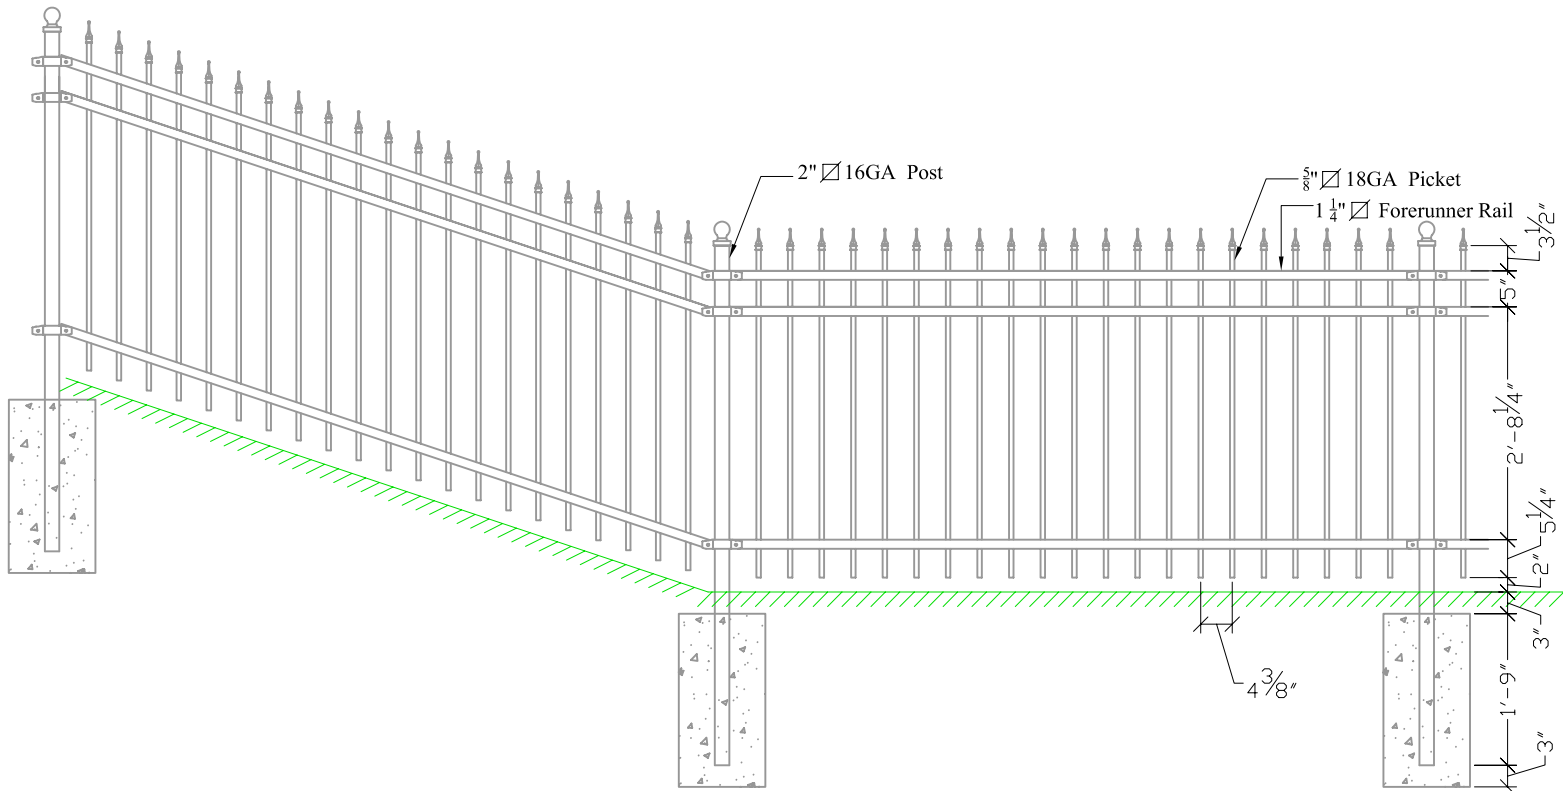

Not To Scale

Fence Clour: BEHR Deck Plus - Mesa Grey DP-373 - Solid Wood Stain

6' Wood Screen Fence

April 2007

Not To Scale

Fence Colour: BEHR Deck Plus - Mesa Grey DP-373 - Solid Wood Stain

6' Wood Screen & Lattice Fence

April 2007

Not To Scale

DUNDEE
DEVELOPMENTS

4' Decorative Steel Fence

Black Semi Gloss Coating

April 2007

WENTWORTH
Estates

West Park