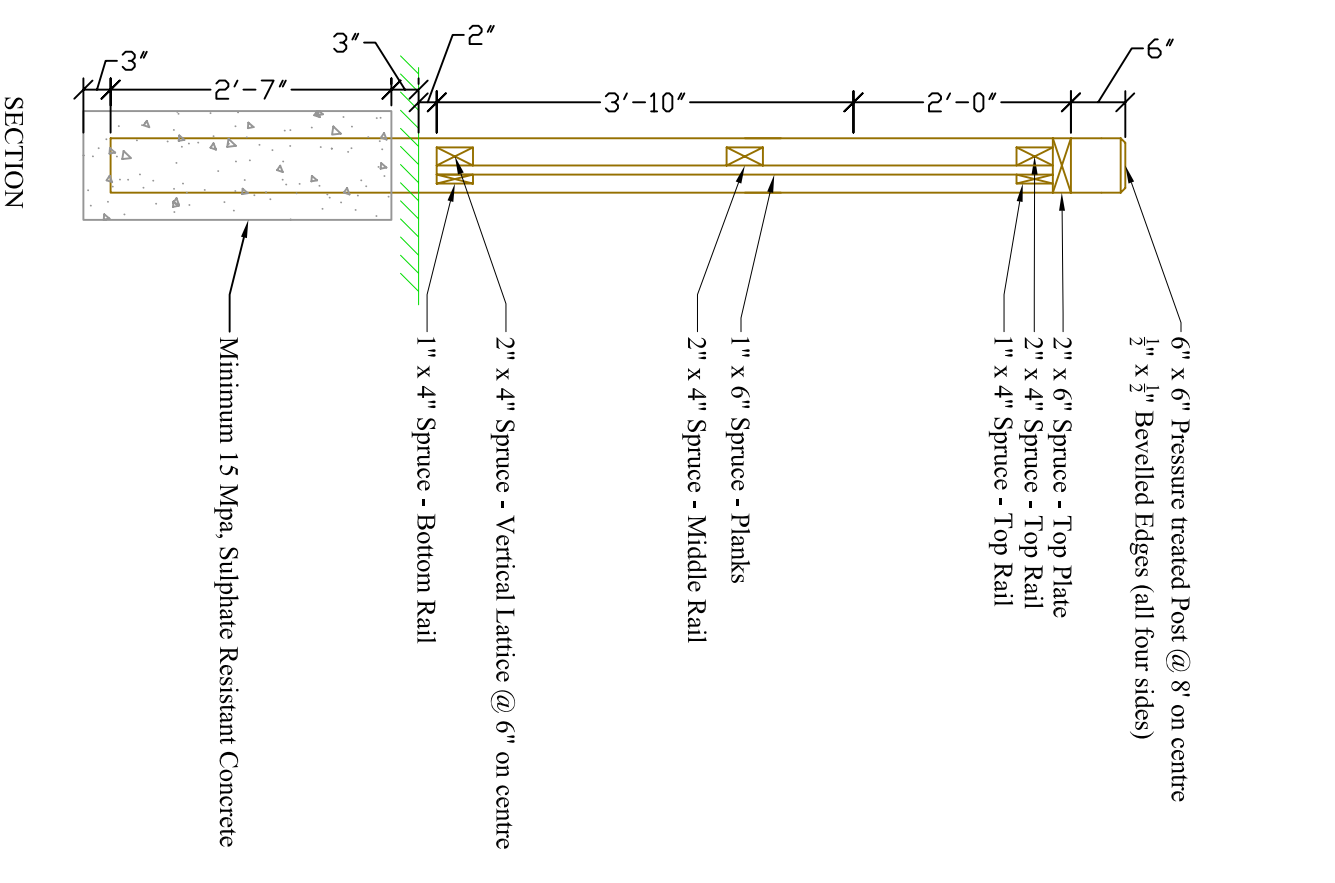

Not To Scale

6' Wood Screen Fence

Colour - Behr - Feather DP-539